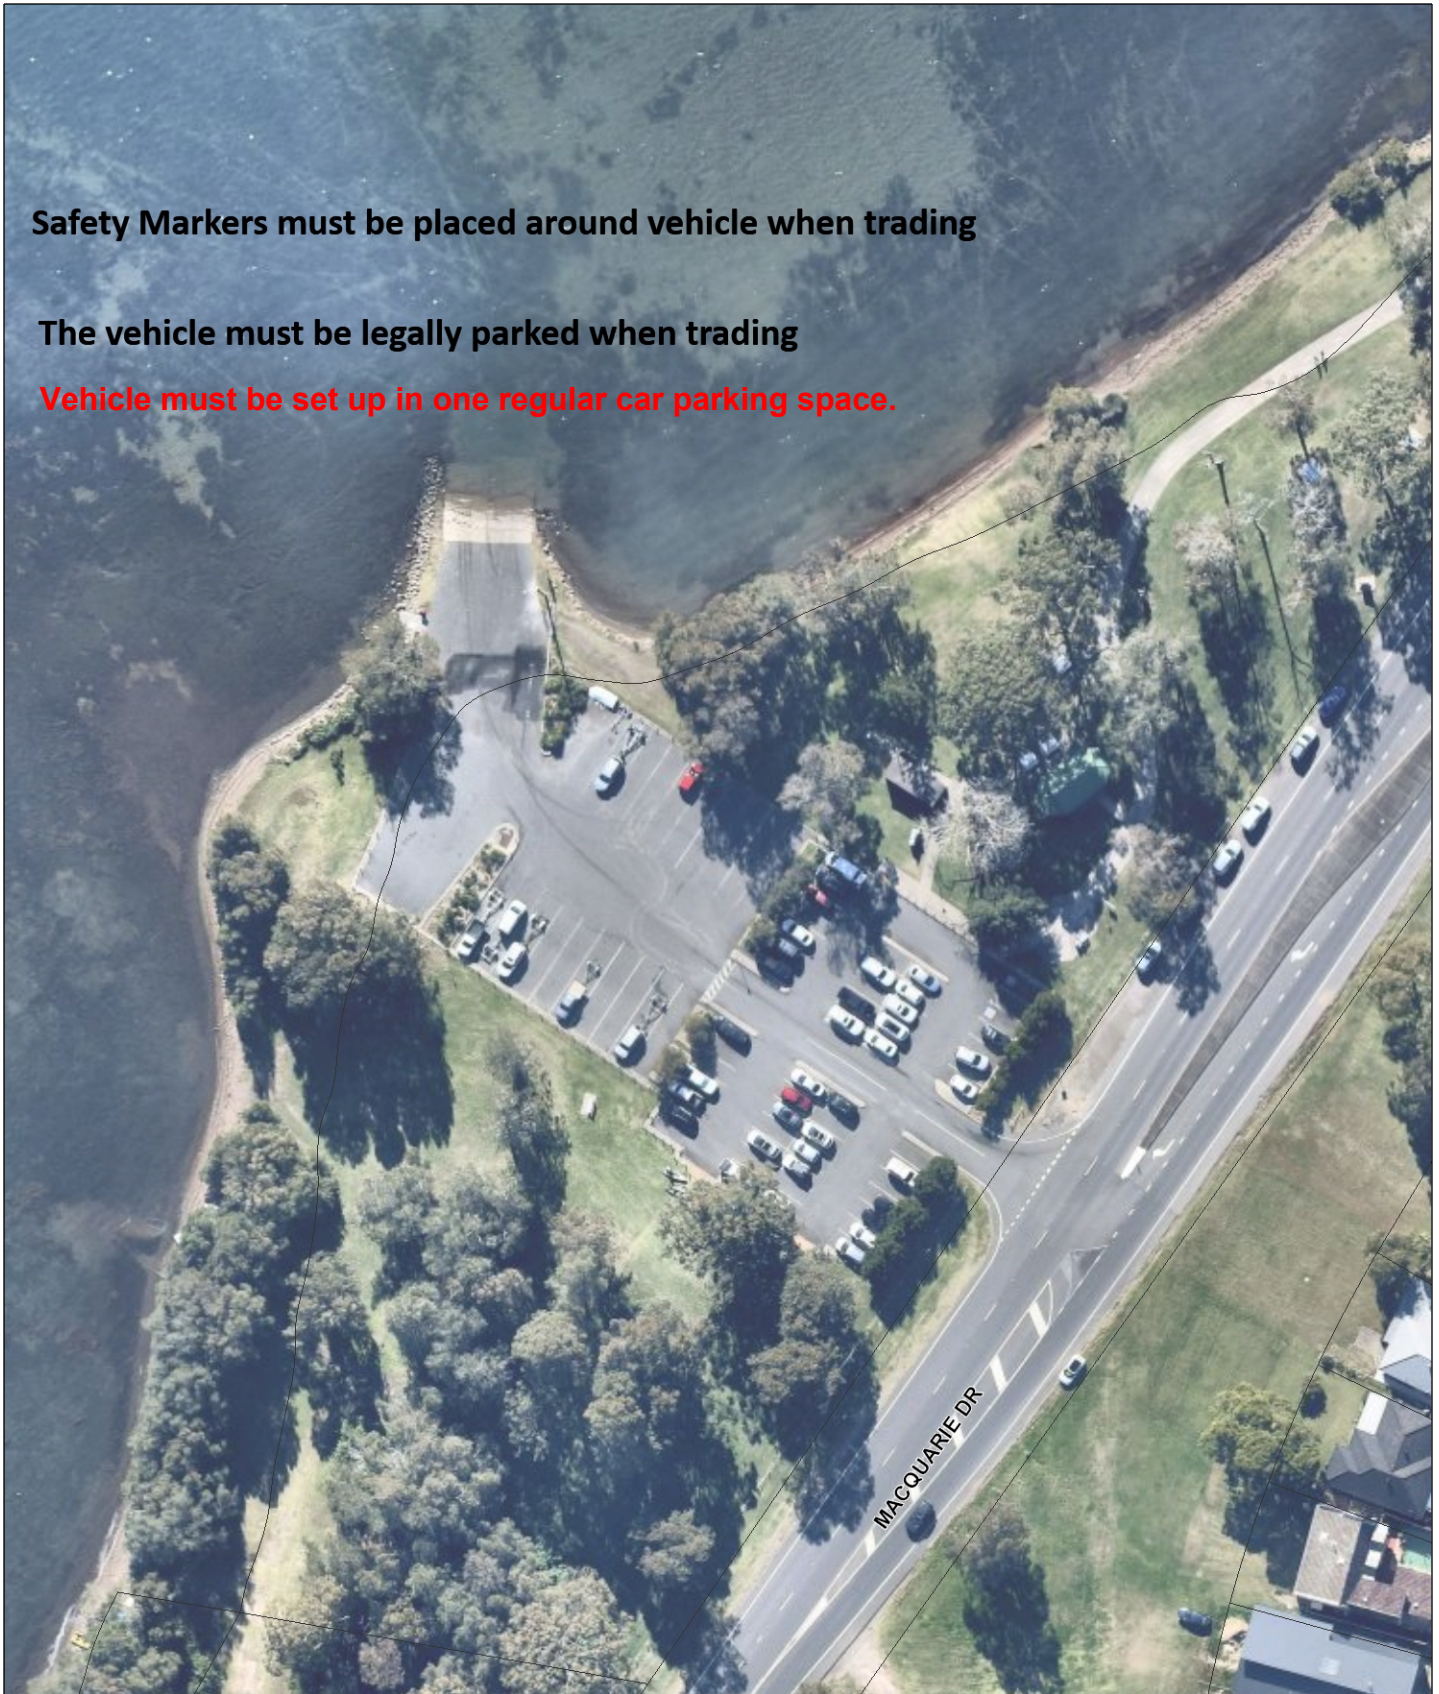

**Safety Markers must be placed around vehicle when trading**

**The vehicle must be legally parked when trading**

**Vehicle must be set up in one regular car parking space.**

Generated by: LakeMaps  
Date: 16-Jul-21

**ELEEBANA - Mobile Vending Site  
Macquarie Drive - Carpark**

Disclaimer: Although every care has been taken in the preparation of these maps, Lake Macquarie City Council accepts no responsibility for any misprints, errors, omissions, inaccuracies in these maps or damages resulting from the use of this information. ©LMCC, ©NSW-DFSI Spatial Services, ©Nearmap, ©AusImage (SKM/Jacobs) 2007, 2010, 2014, 2016, ©Vekta 2012