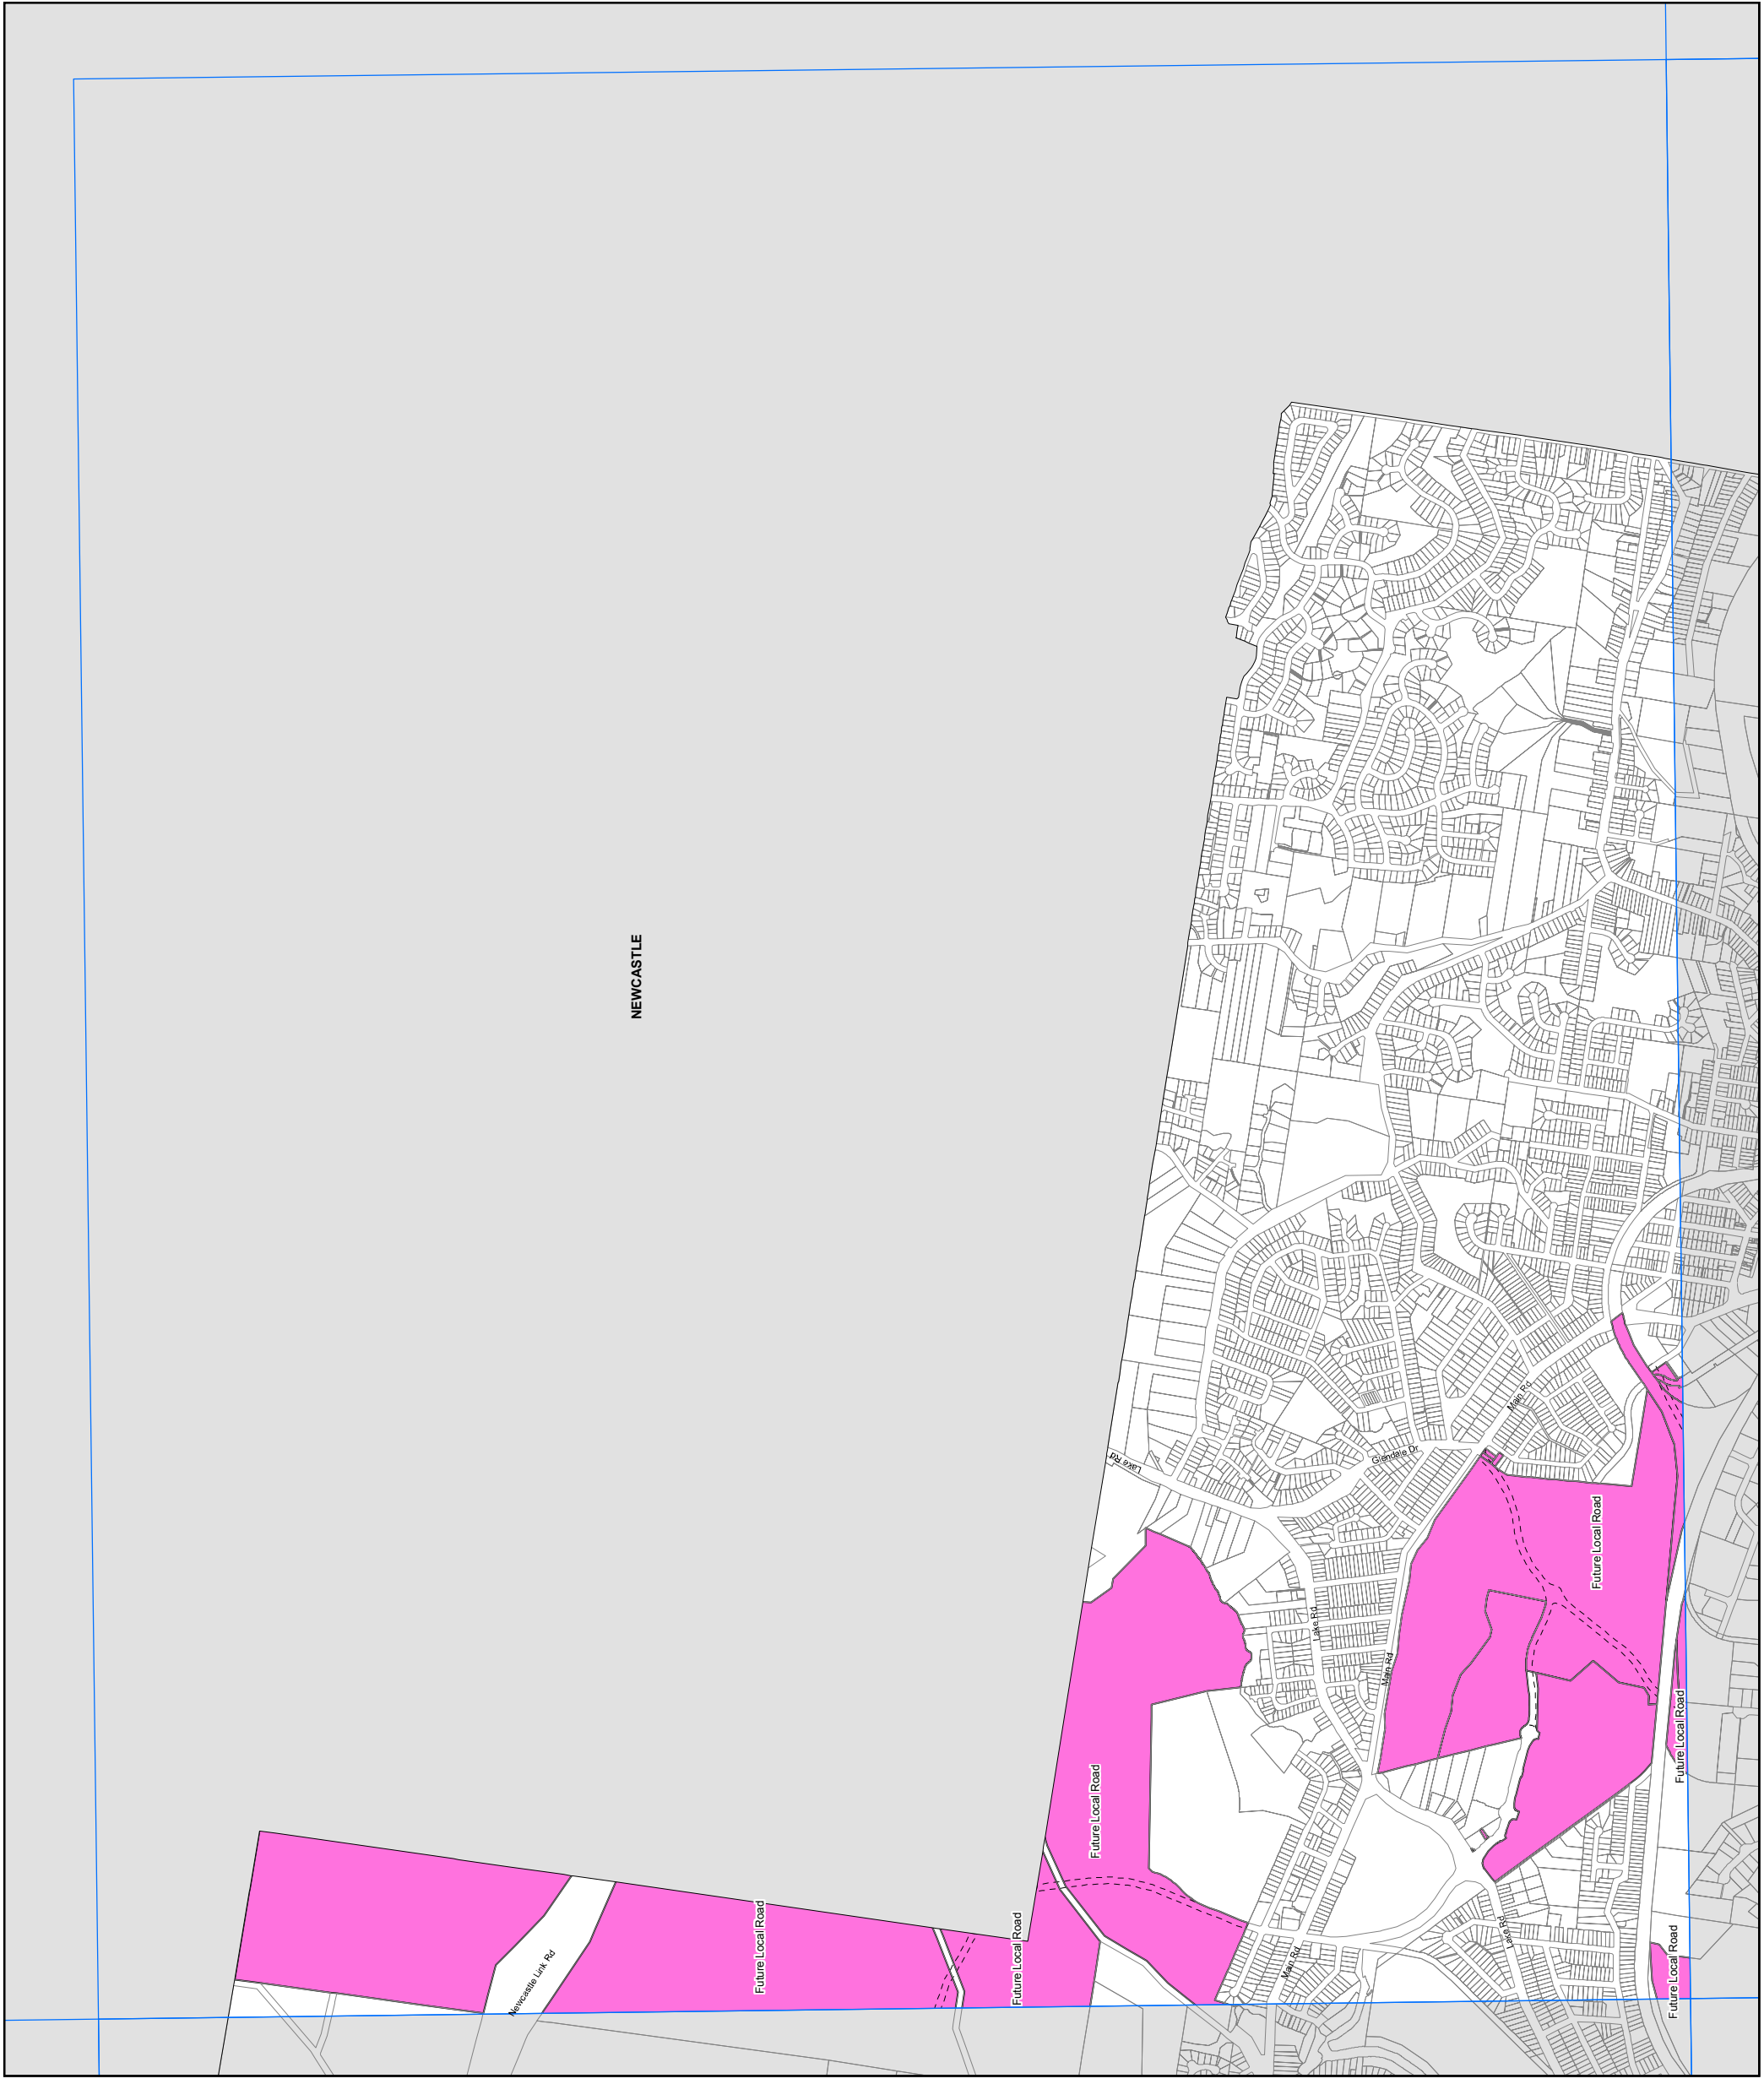

Lake Macquarie Draft Development Control Plan 2011

Local Road Reservations Map

Future Local Road Land

Scale 1:20,000 @ A3

Local Road Reservations Map

 Future Local Road Land

Lake Macquarie Draft Development Control Plan 2011

Local Road Reservations Map

Future Local Road Land

Lake Macquarie Draft Development Control Plan 2011

Local Road Reservations Map

Future Local Road Land

Scale 1:20,000 @ A3