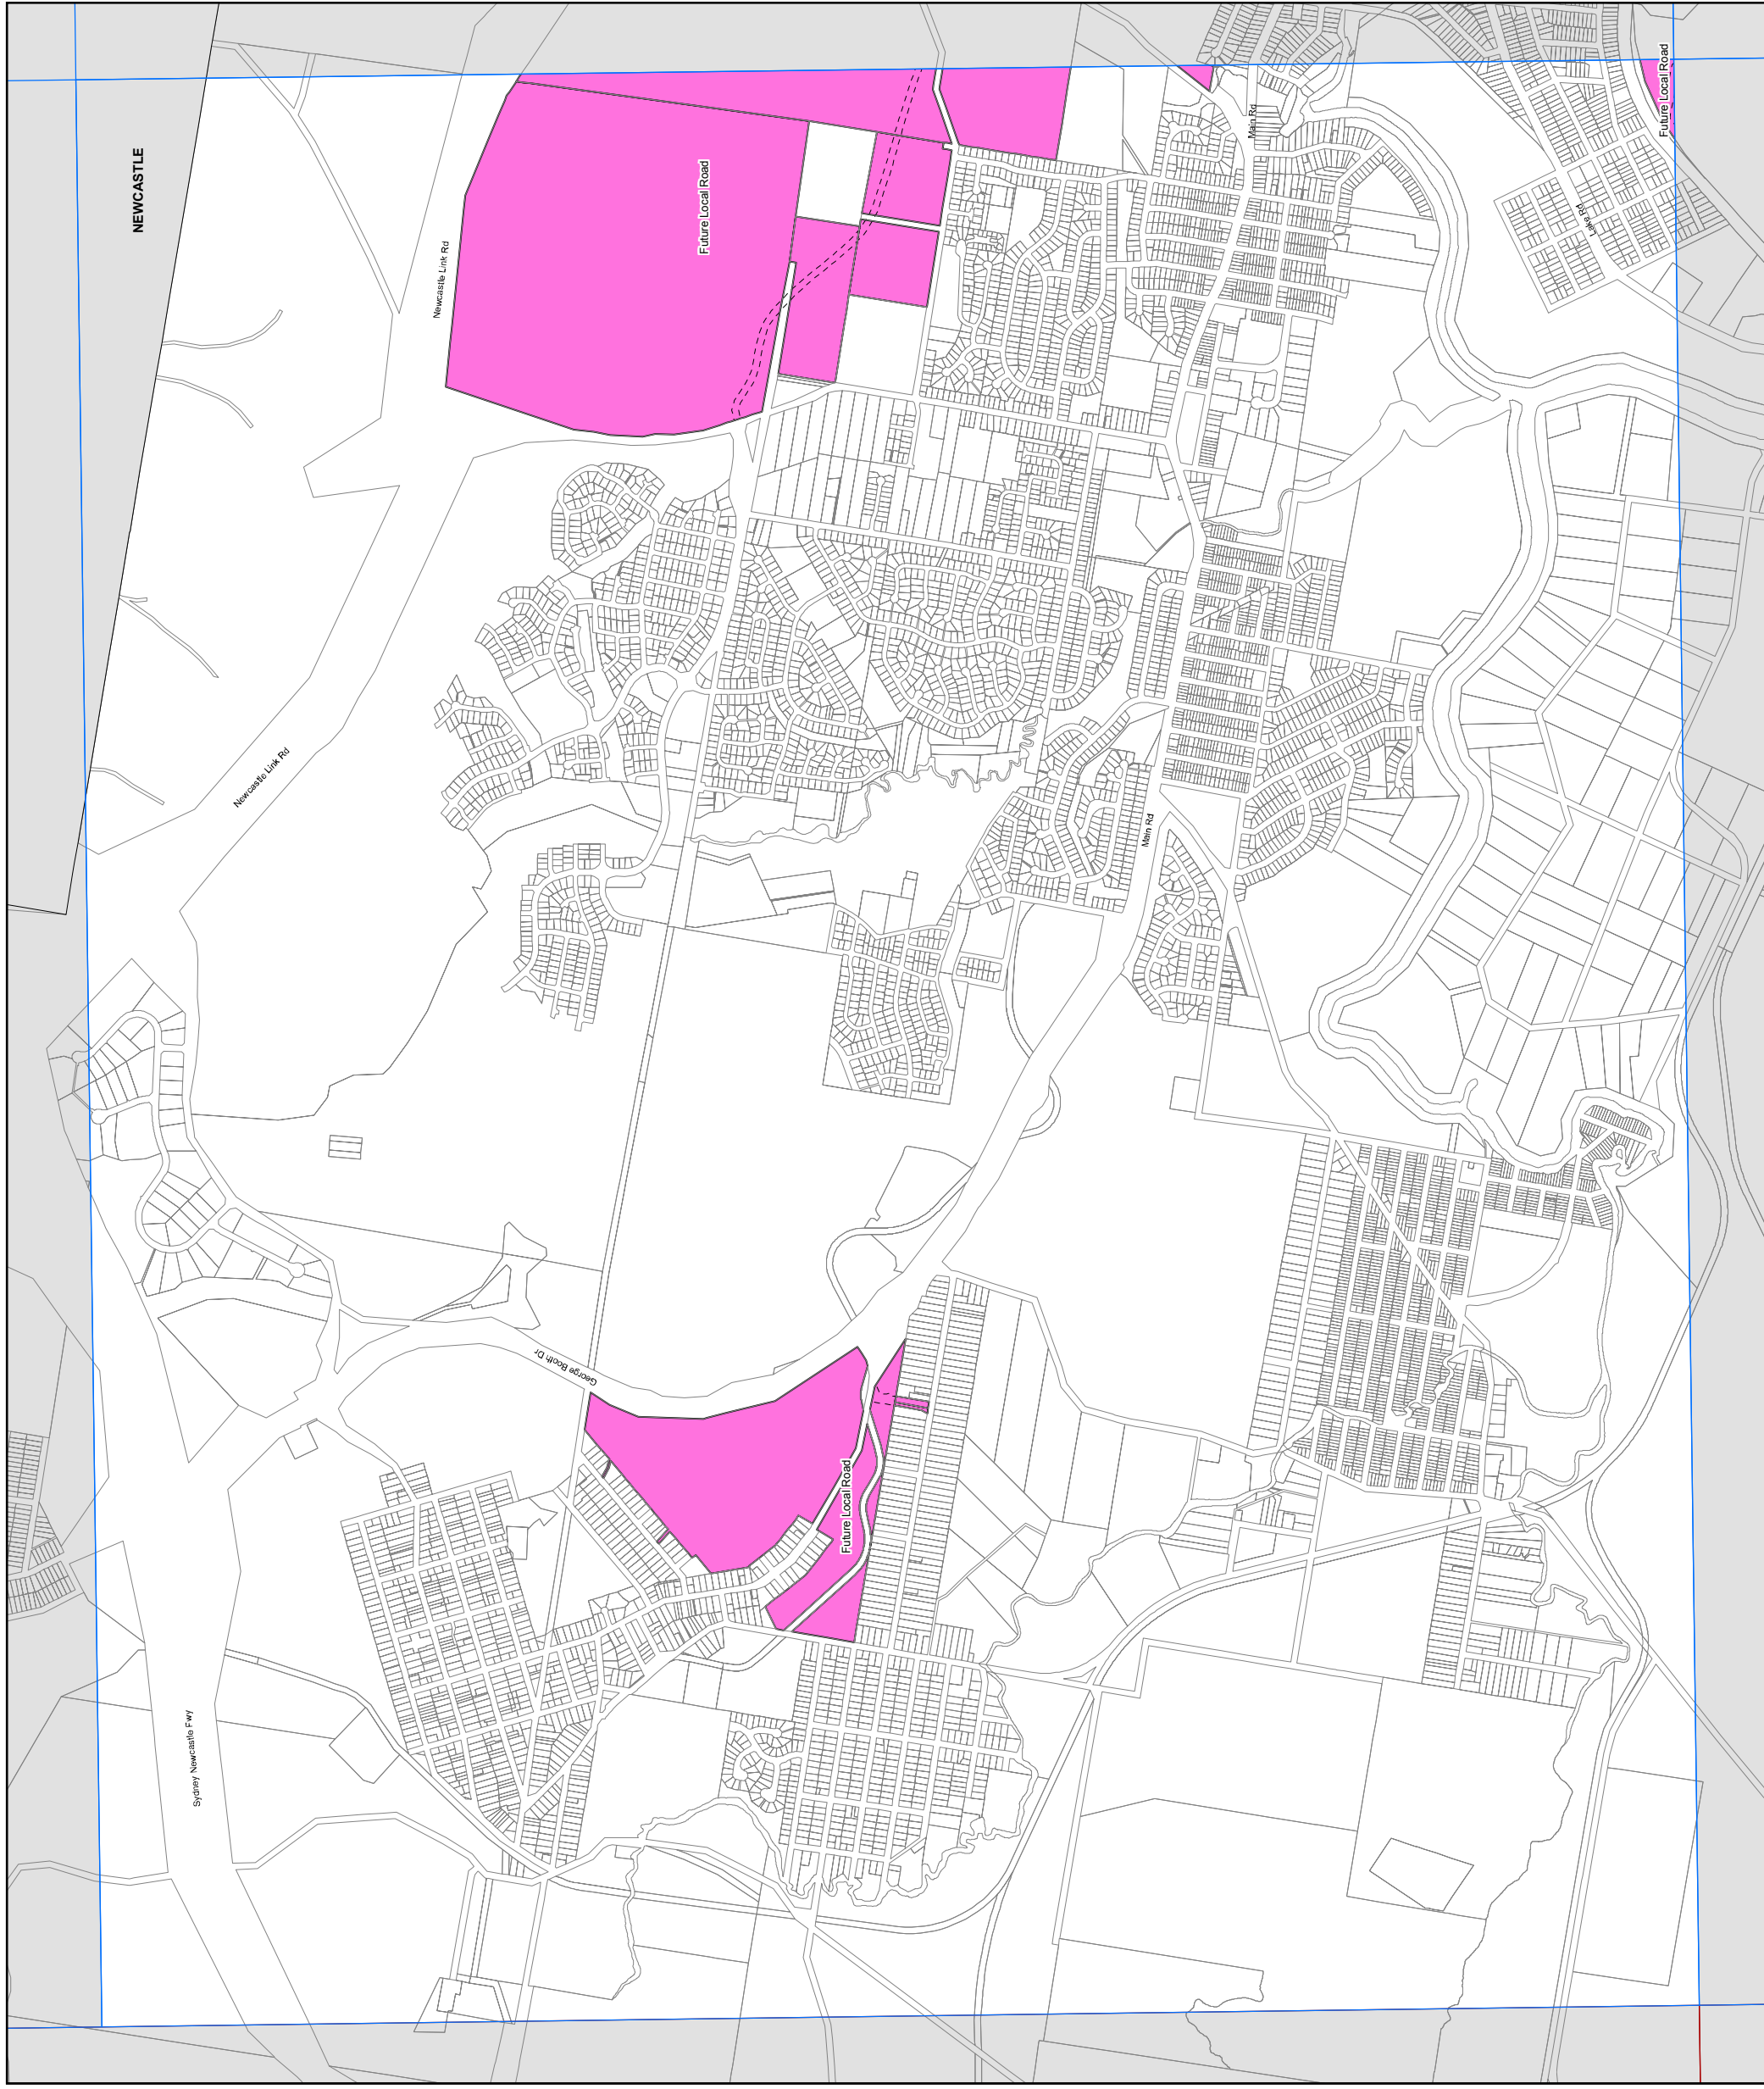

Lake Macquarie Draft Development Control Plan 2011

Local Road Reservations Map

Future Local Road Land

Scale 1:20,000 @ A3

Local Road Reservations Map

 Future Local Road Land

Lake Macquarie Draft Development Control Plan 2011

Local Road Reservations Map

Future Local Road Land

Lake Macquarie Draft Development Control Plan 2011

Local Road Reservations Map

Future Local Road Land

Scale 1:20,000 @ A3