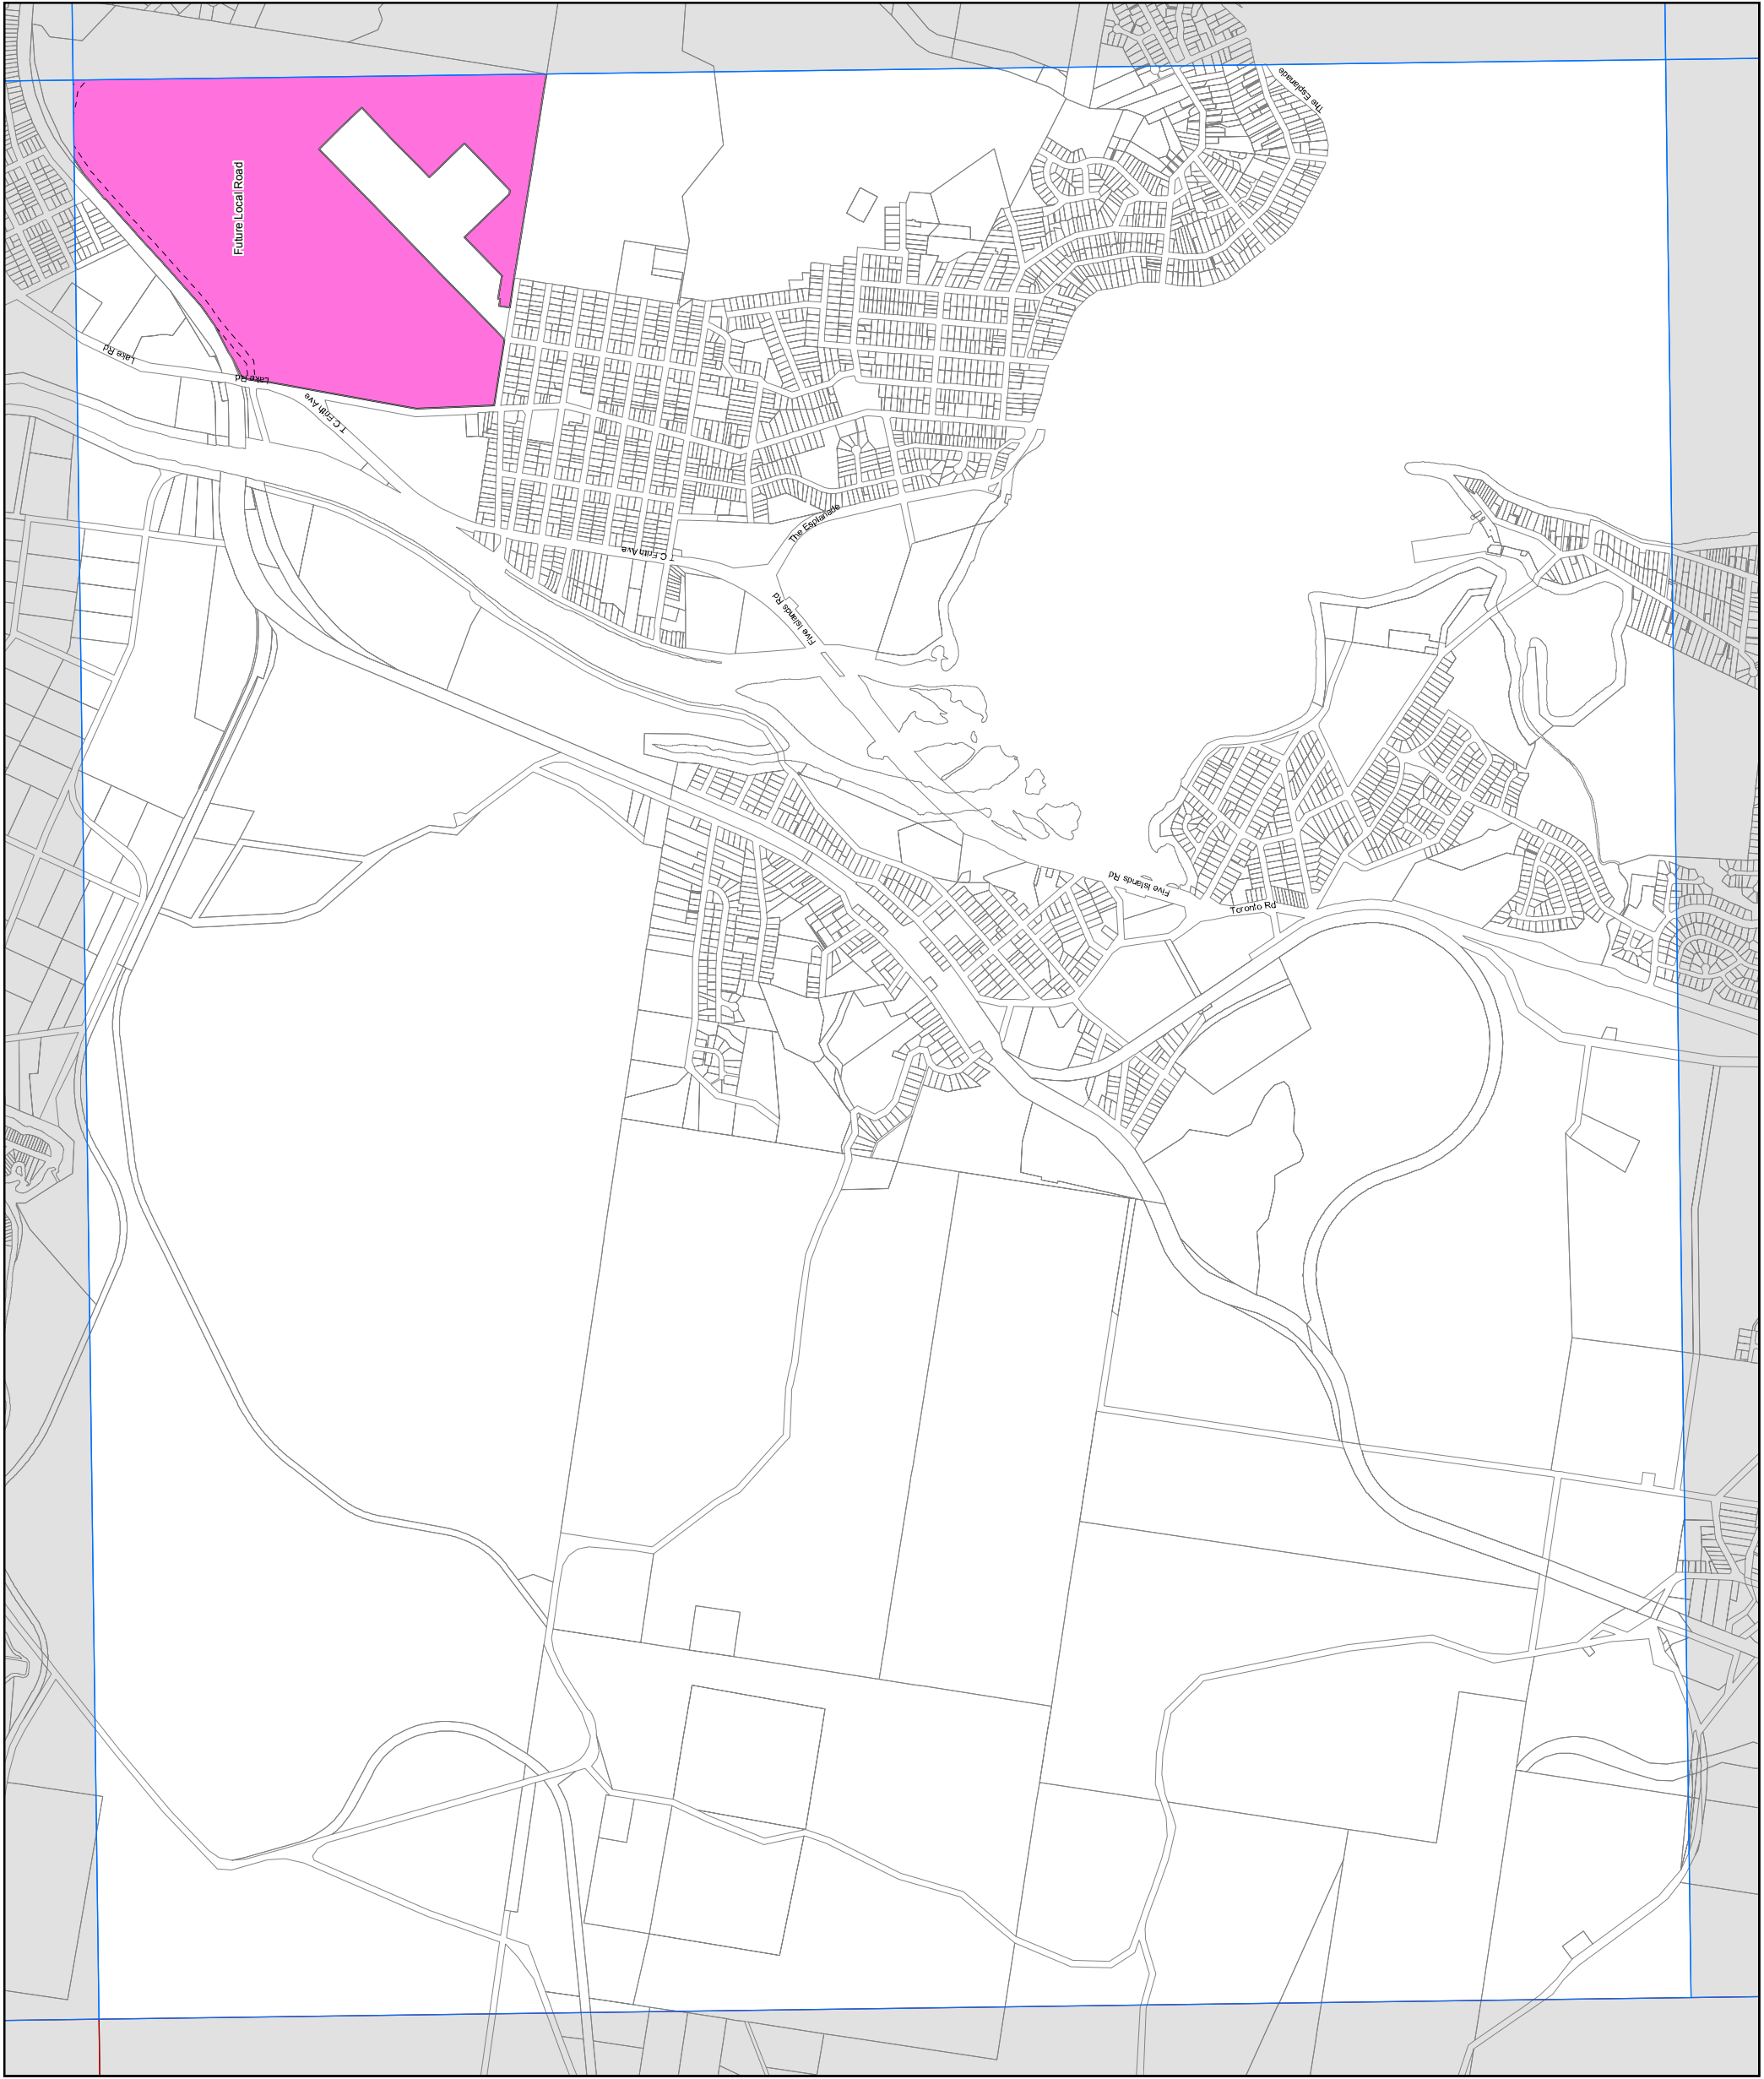

Lake Macquarie Draft Development Control Plan 2011

Local Road Reservations Map

Future Local Road Land

Scale 1:20,000 @ A3

Local Road Reservations Map

 Future Local Road Land

Lake Macquarie Draft Development Control Plan 2011

Local Road Reservations Map

Future Local Road Land

Lake Macquarie Draft Development Control Plan 2011

Local Road Reservations Map

Future Local Road Land

Scale 1:20,000 @ A3