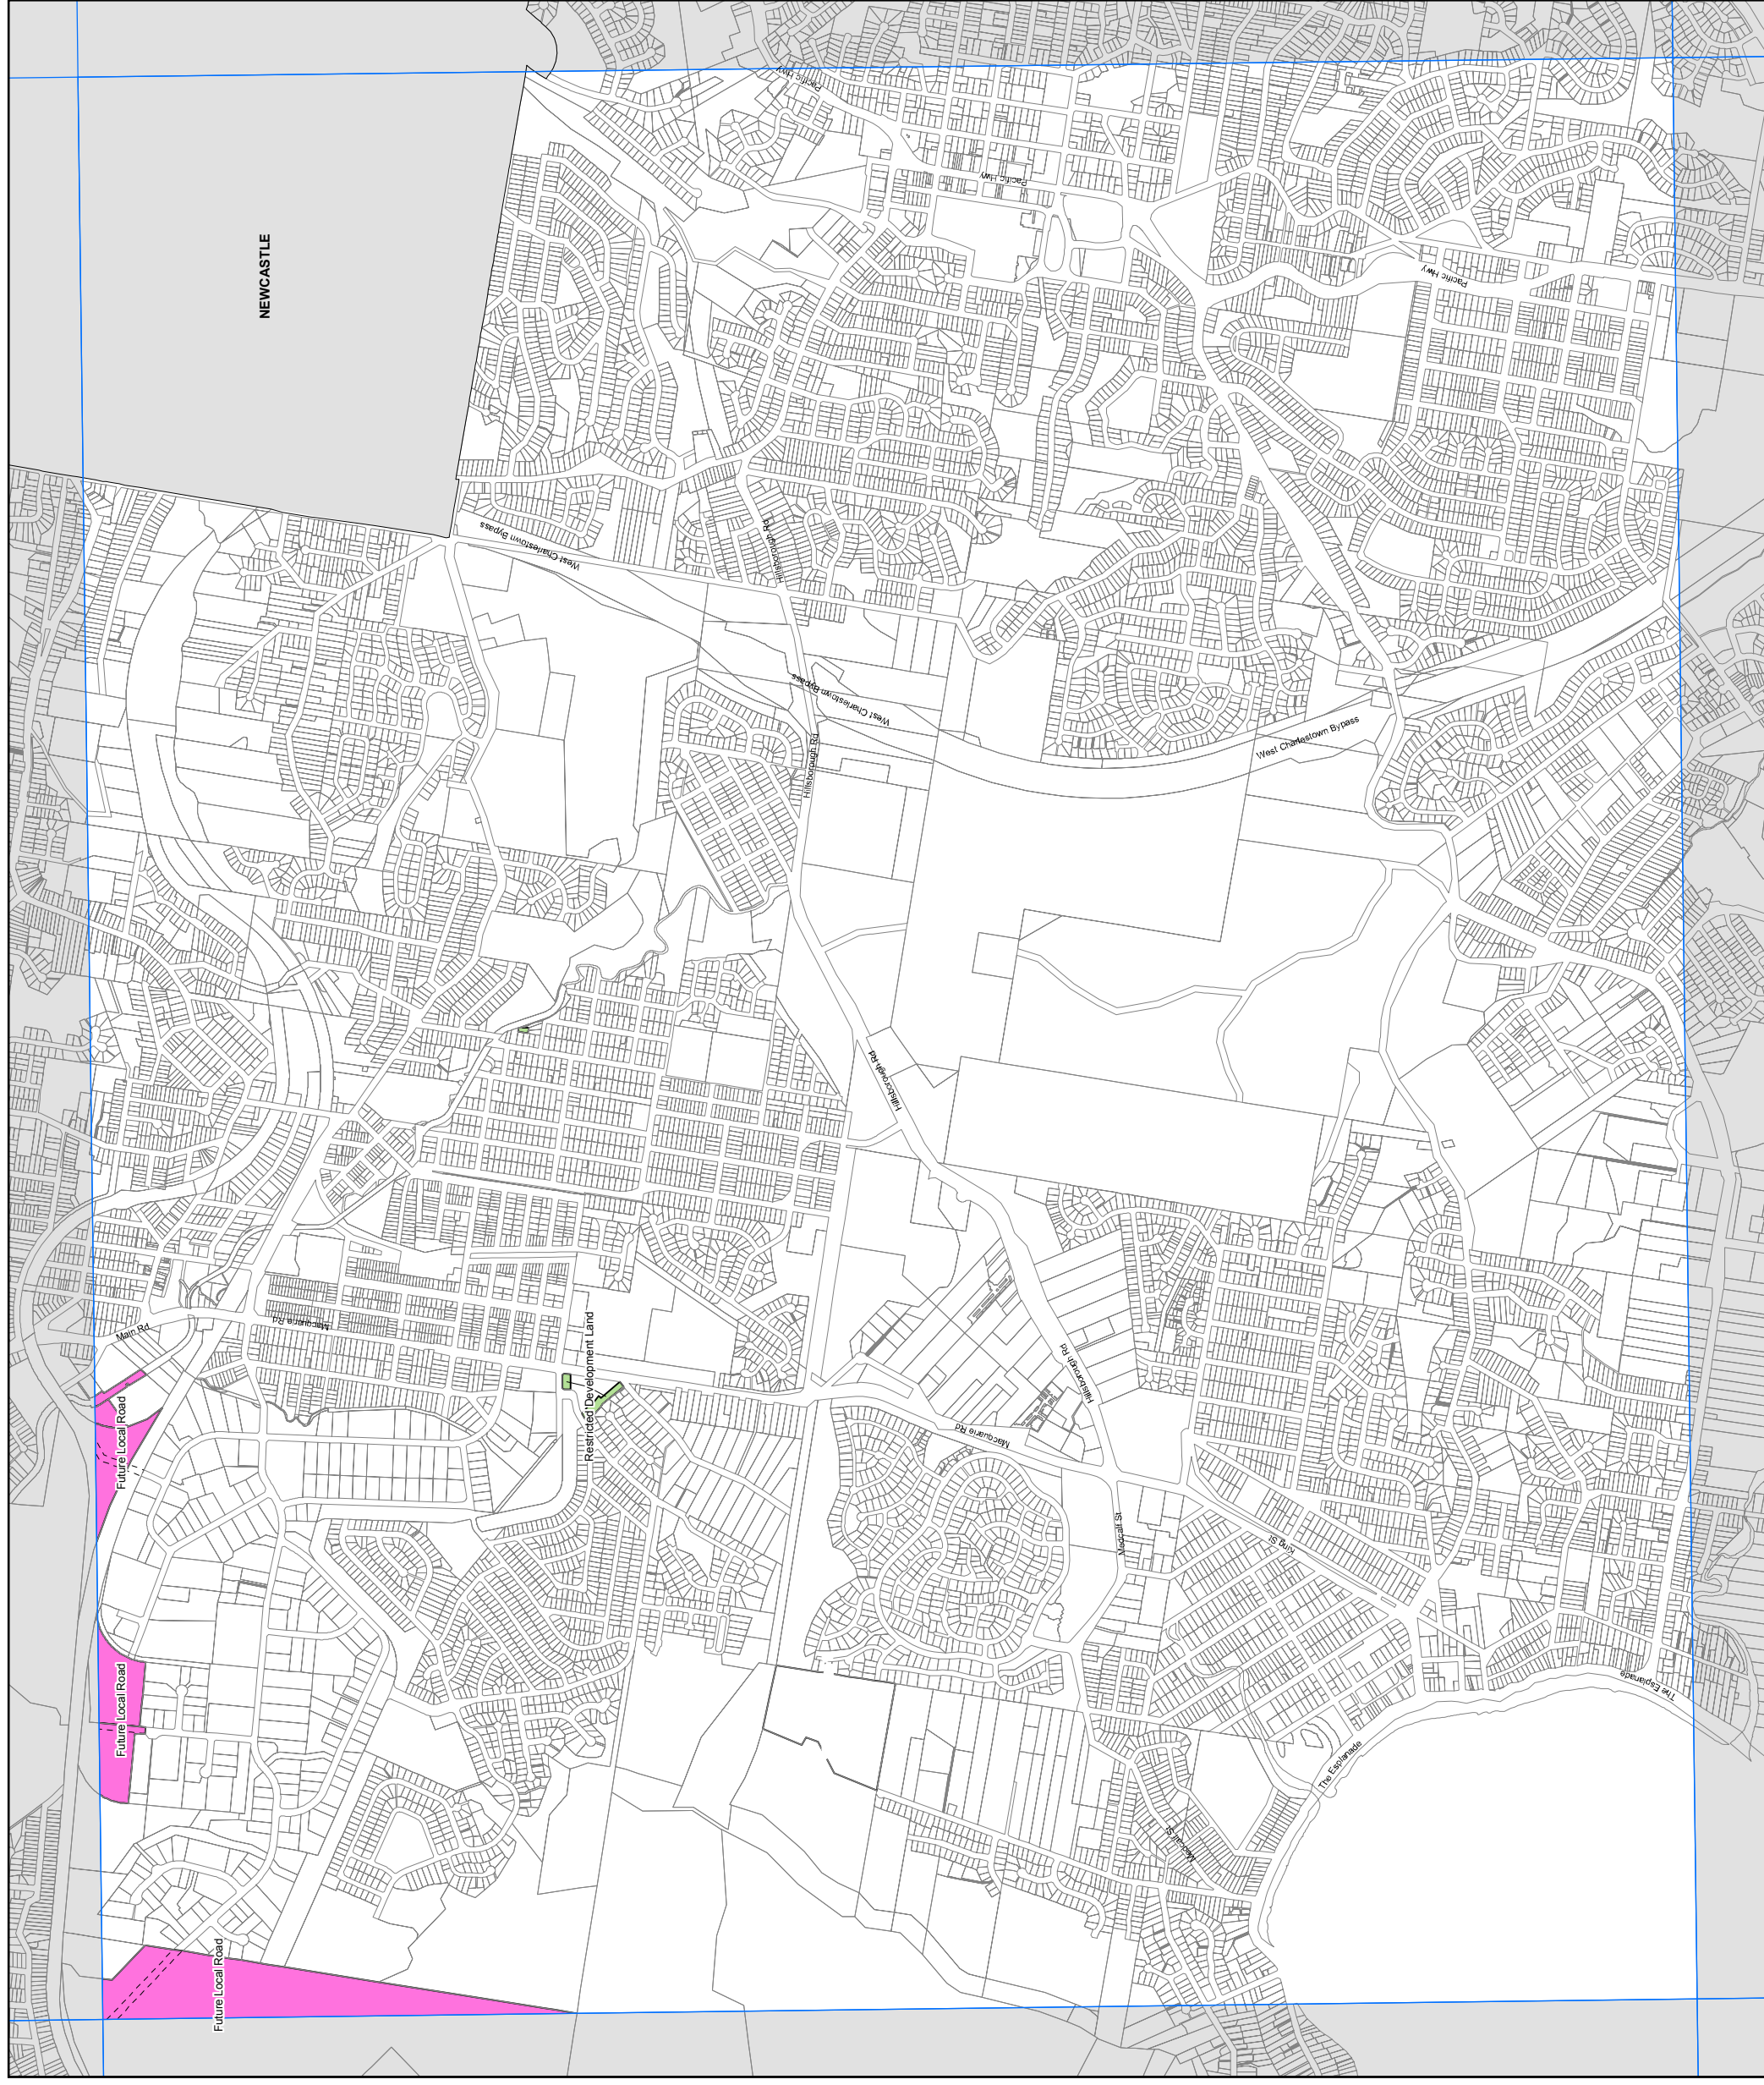

Lake Macquarie Draft Development Control Plan 2011

Local Road Reservations Map

Future Local Road Land

Scale 1:20,000 @ A3

Local Road Reservations Map

 Future Local Road Land

Lake Macquarie Draft Development Control Plan 2011

Local Road Reservations Map

Future Local Road Land

Lake Macquarie Draft Development Control Plan 2011

Local Road Reservations Map

Future Local Road Land

Scale 1:20,000 @ A3